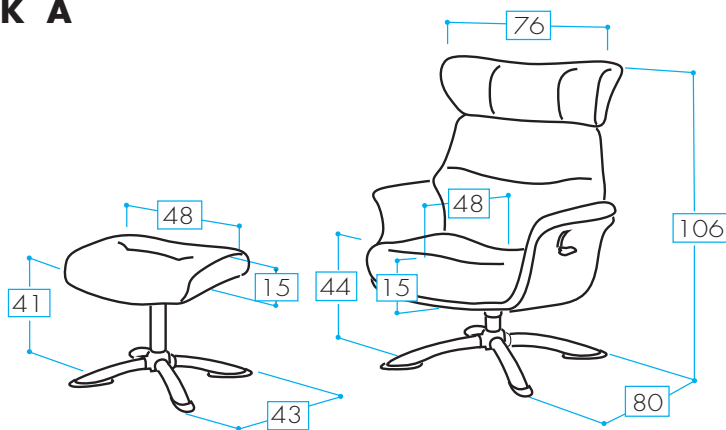

EN

Armchair: 1 manual / electric relax mechanism + POWERLIFT function.

PT

Maple: 1 mecanismo relax manual / elétrico + Função POWERLIFT

CABEZAL REGULABLE EN ALTURA

O S A K A

COLOR: MICROFIBRA GRIS

COLOR: MICROFIBRA AZUL OSCURO