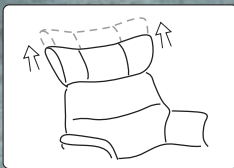

EN

Armchair: 1 manual / electric relax mechanism + POWERLIFT function.

PT

Maple: 1 mecanismo relax manual / elétrico + Função POWERLIFT

CABEZAL REGULABLE EN ALTURA

O S A K A

COLOR: MICROFIBRA GRIS

COLOR: MICROFIBRA AZUL OSCURO